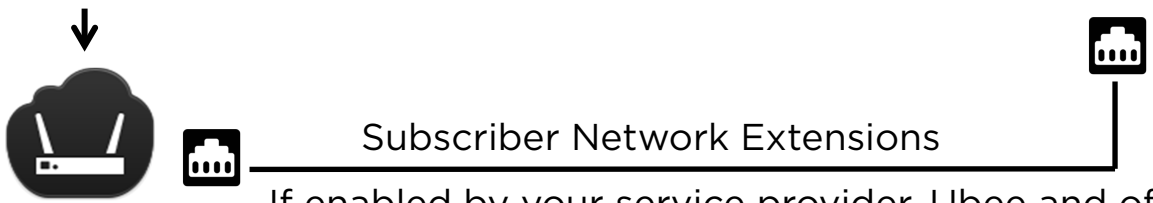

# Customer Premises or Small Office/Home Office (SOHO)

## Ubee DDW262

and/or

If enabled by your service provider, Ubee and off-the-shelf products can be connected to the Ethernet port to expand network (for example router, hub).

\* If enabled by your service provider.