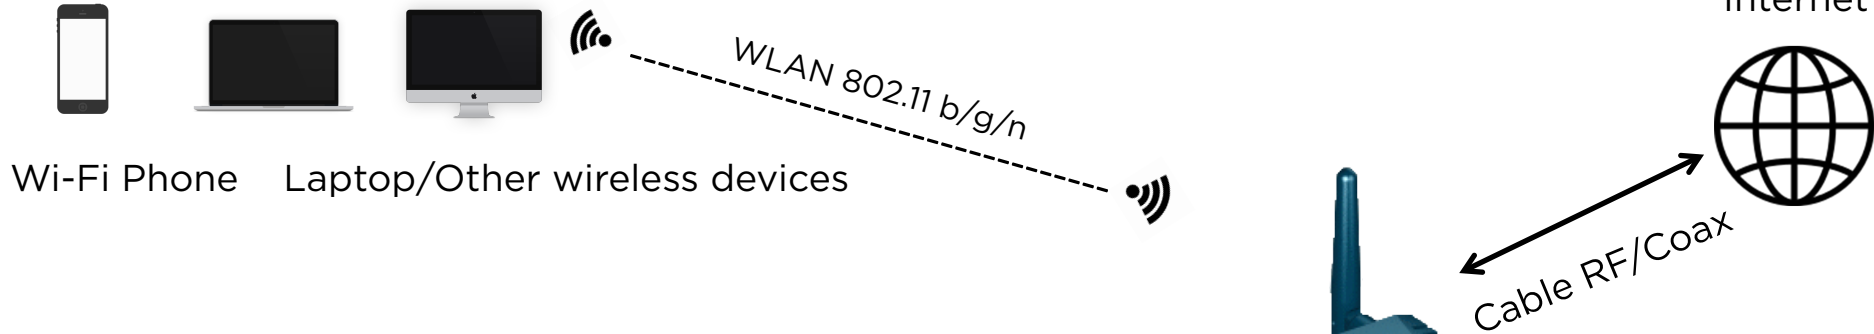

# Customer Premises or Small Office/Home Office (SOHO)

## Ubee DDW262

and/or

If enabled by your service provider, Ubee and off-the-shelf products can be connected to the Ethernet port to expand network (for example router, hub).

\* If enabled by your service provider.